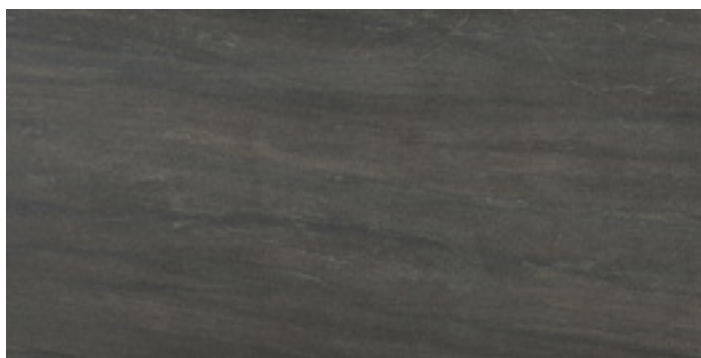

Porcelain

12" x 24", Color Body
Rectified, Monocaliber

GOTO

"GOTO" series from Italy, features natural stone streak patterns of sandstone and quartz from South America.

Stocking Colors

GOTO Bianco / GOTO Bianco Line Textured

GOTO Grigio / GOTO Grigio Line Textured

GOTO Fumoso

Stocking Sizes

12" x 24" (Nominal) /
30cm x 60cm (11.81" x 23.62" Actual)

Special Order Sizes

18" x 36"
Lead time may vary with special order sizes. Allow 6 to
10 wks. Minimum qty for order may be required.