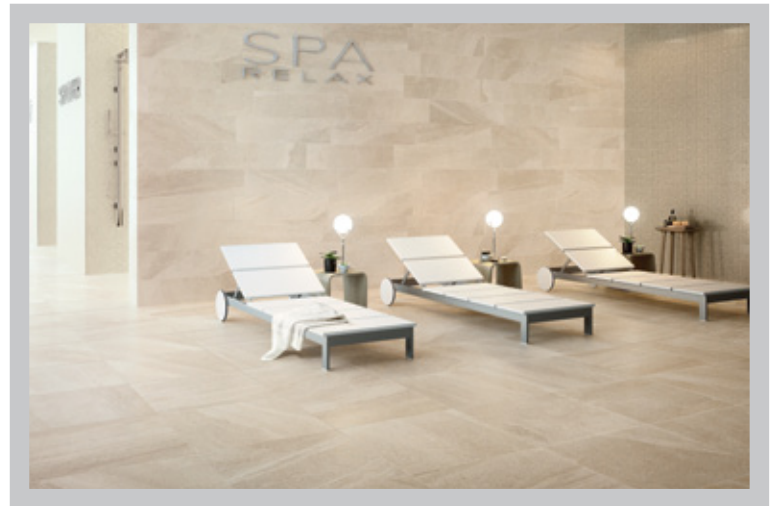

Variation: Moderate to High

Installation: Manufacturer recommends on-set (stacked) pattern. If a staggered pattern is preferred, tile should overlap no more than 20%. Use a high bond, property thin set. Tiles are non-rectified. Allow a min. 1/16" grout joint. Use a leveling piece such as Tuscan Seamclip™.

Application: Suitable for residential and commercial use.

Care: When necessary, use non abrasive, neutral detergent diluted with water.

www.agorasurfaces.com

All images are for reference only and may not match physical product exactly. All product specifications are supplied by the manufacturer and are subject to change by the manufacturer without notice to you or to Agora Natural Surfaces, Inc. Agora makes no representations or warranties as to the specifications of any product.