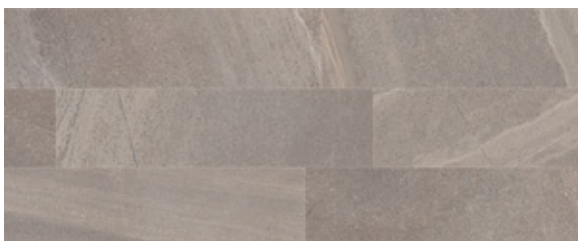

Porcelain

18" x 36" , Color Body
Rectified, Monocaliber

LAGO

LAGO concept was designed based upon Europe's one of the oldest natural stone quarries - English Lakestone from the heart of the great Lake District. Shade and pattern of the original quarried pieces are meticulously replicated. Made in Italy.

Stocking Colors + Sizes

LAGO Avorio

18" x 36"

LAGO Grigio

18" x 36"

LAGO Tortora

18" x 36"

LAGO Fumoso

18" x 36"

LAGO is sold in full box quantity at 13.5 SF per box (3 pieces). 4.7 LBS / SF
2" x 2" Mosaics and 3" x 36" Surface Bullnose pieces are made to order with 8 to 12 days lead time

www.agorasurfaces.com